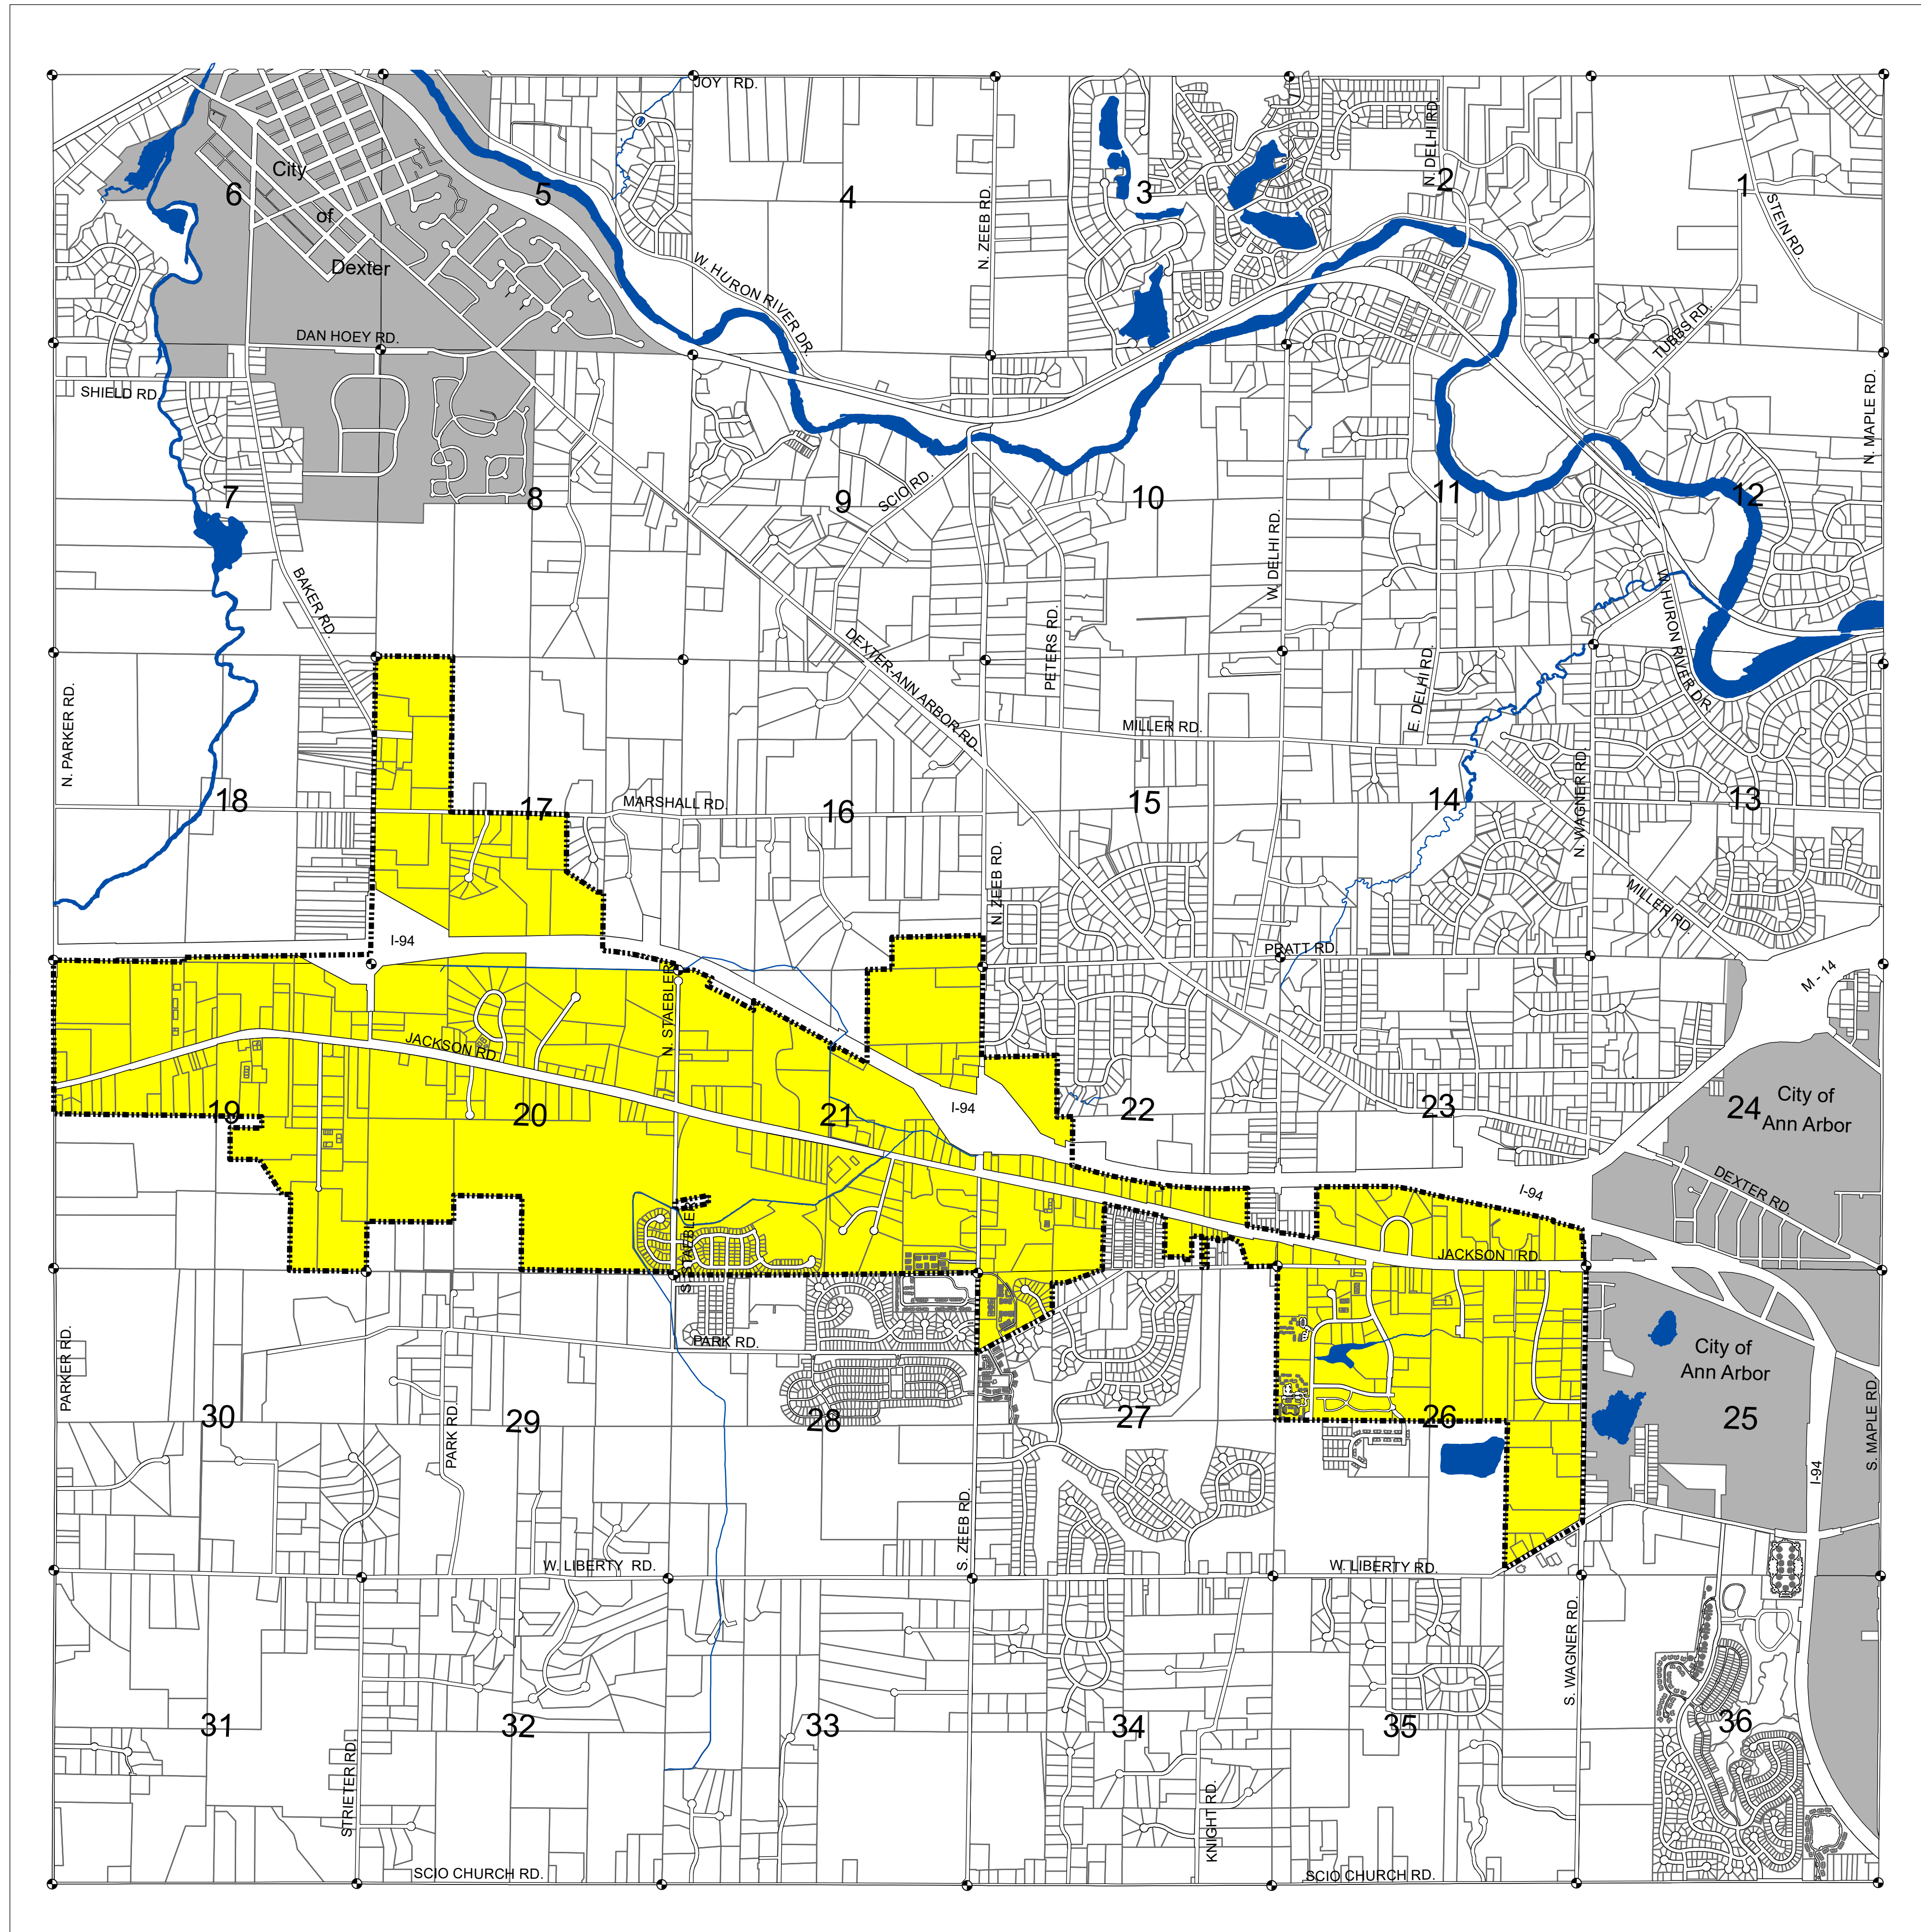

Scio Township Downtown Development Authority

-  DDA Boundary
-  City/Village

Scale 1:19,200
0 0.1 0.2 0.4 0.6 0.8
Miles

Date Printed: June 7, 2021

Property of Scio Township
Reproduced with permission only
Prepared by Scio Township GIS